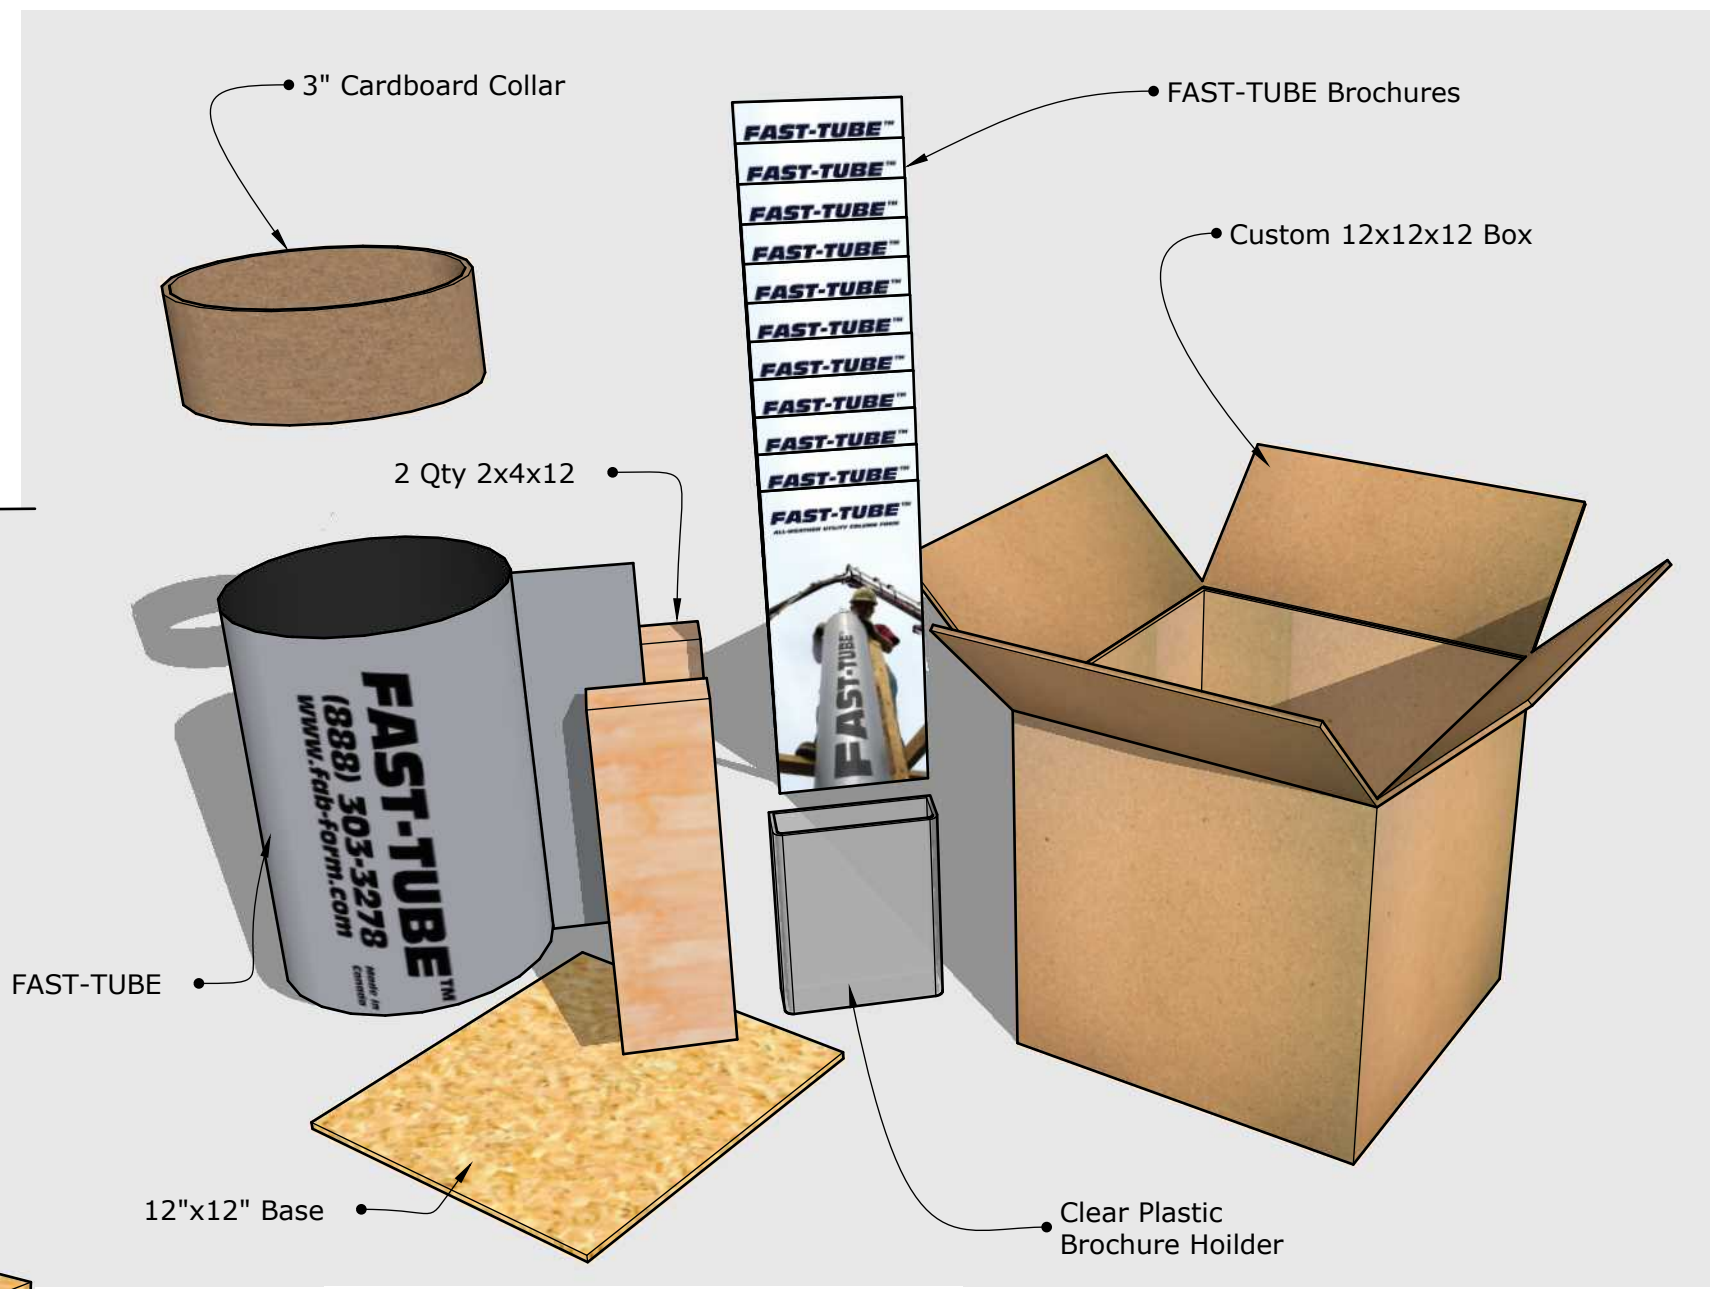

FAST-TUBE Display

**PROPRIETARY AND CONFIDENTIAL**  
 THE INFORMATION CONTAINED IN THIS DRAWING IS THE SOLE PROPERTY OF FAB-FORM INDUSTRIES LTD. ANY REPRODUCTION IN PART OR AS A WHOLE WITHOUT THE WRITTEN PERMISSION OF FAB-FORM INDUSTRIES IS PROHIBITED

**FAB-FORM INDUSTRIES**  
 www.fab-form.com (888)303-3278

TITLE:  
**FAST-TUBE Display**

DRAWN: SFRG	CHECKED: RF	APPROVED: JF
DO NOT SCALE DRAWING	WEIGHT:	28 Dec 2016

DRG NO: <b>General Layout</b>	REV:
----------------------------------	------